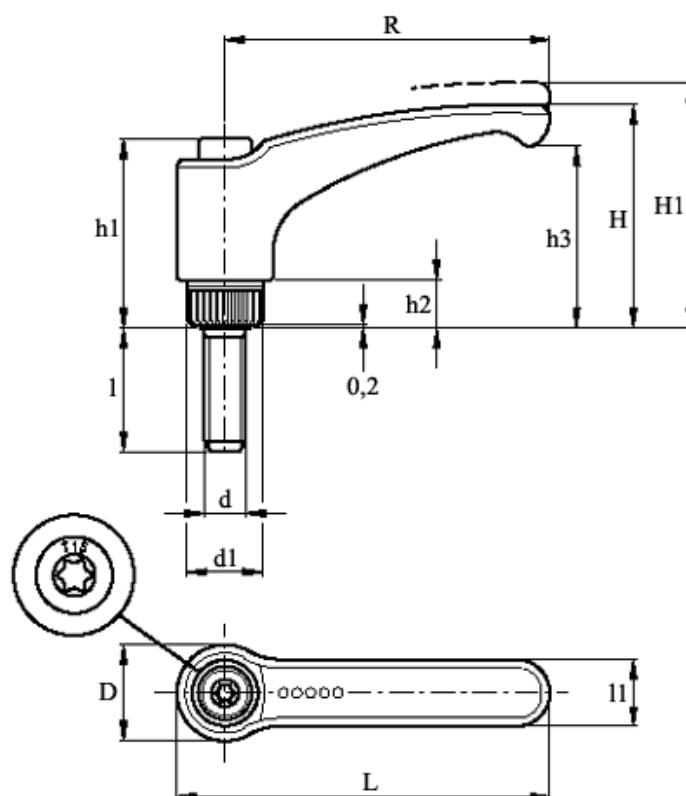

Article number: 23052345182

Description: E+G Adjustable handle
ERX.78 AV p-M10x20-C2, Orange push-button

Measures

D	= 23	l	= 20
d1	= 19	L	= 90.5
d 6g = M10		l1	= 16
H	= 54	Number of teeth	= 24
h1	= 45	R	= 78
H1	= 58		
h2	= 12		
h3	= 44		